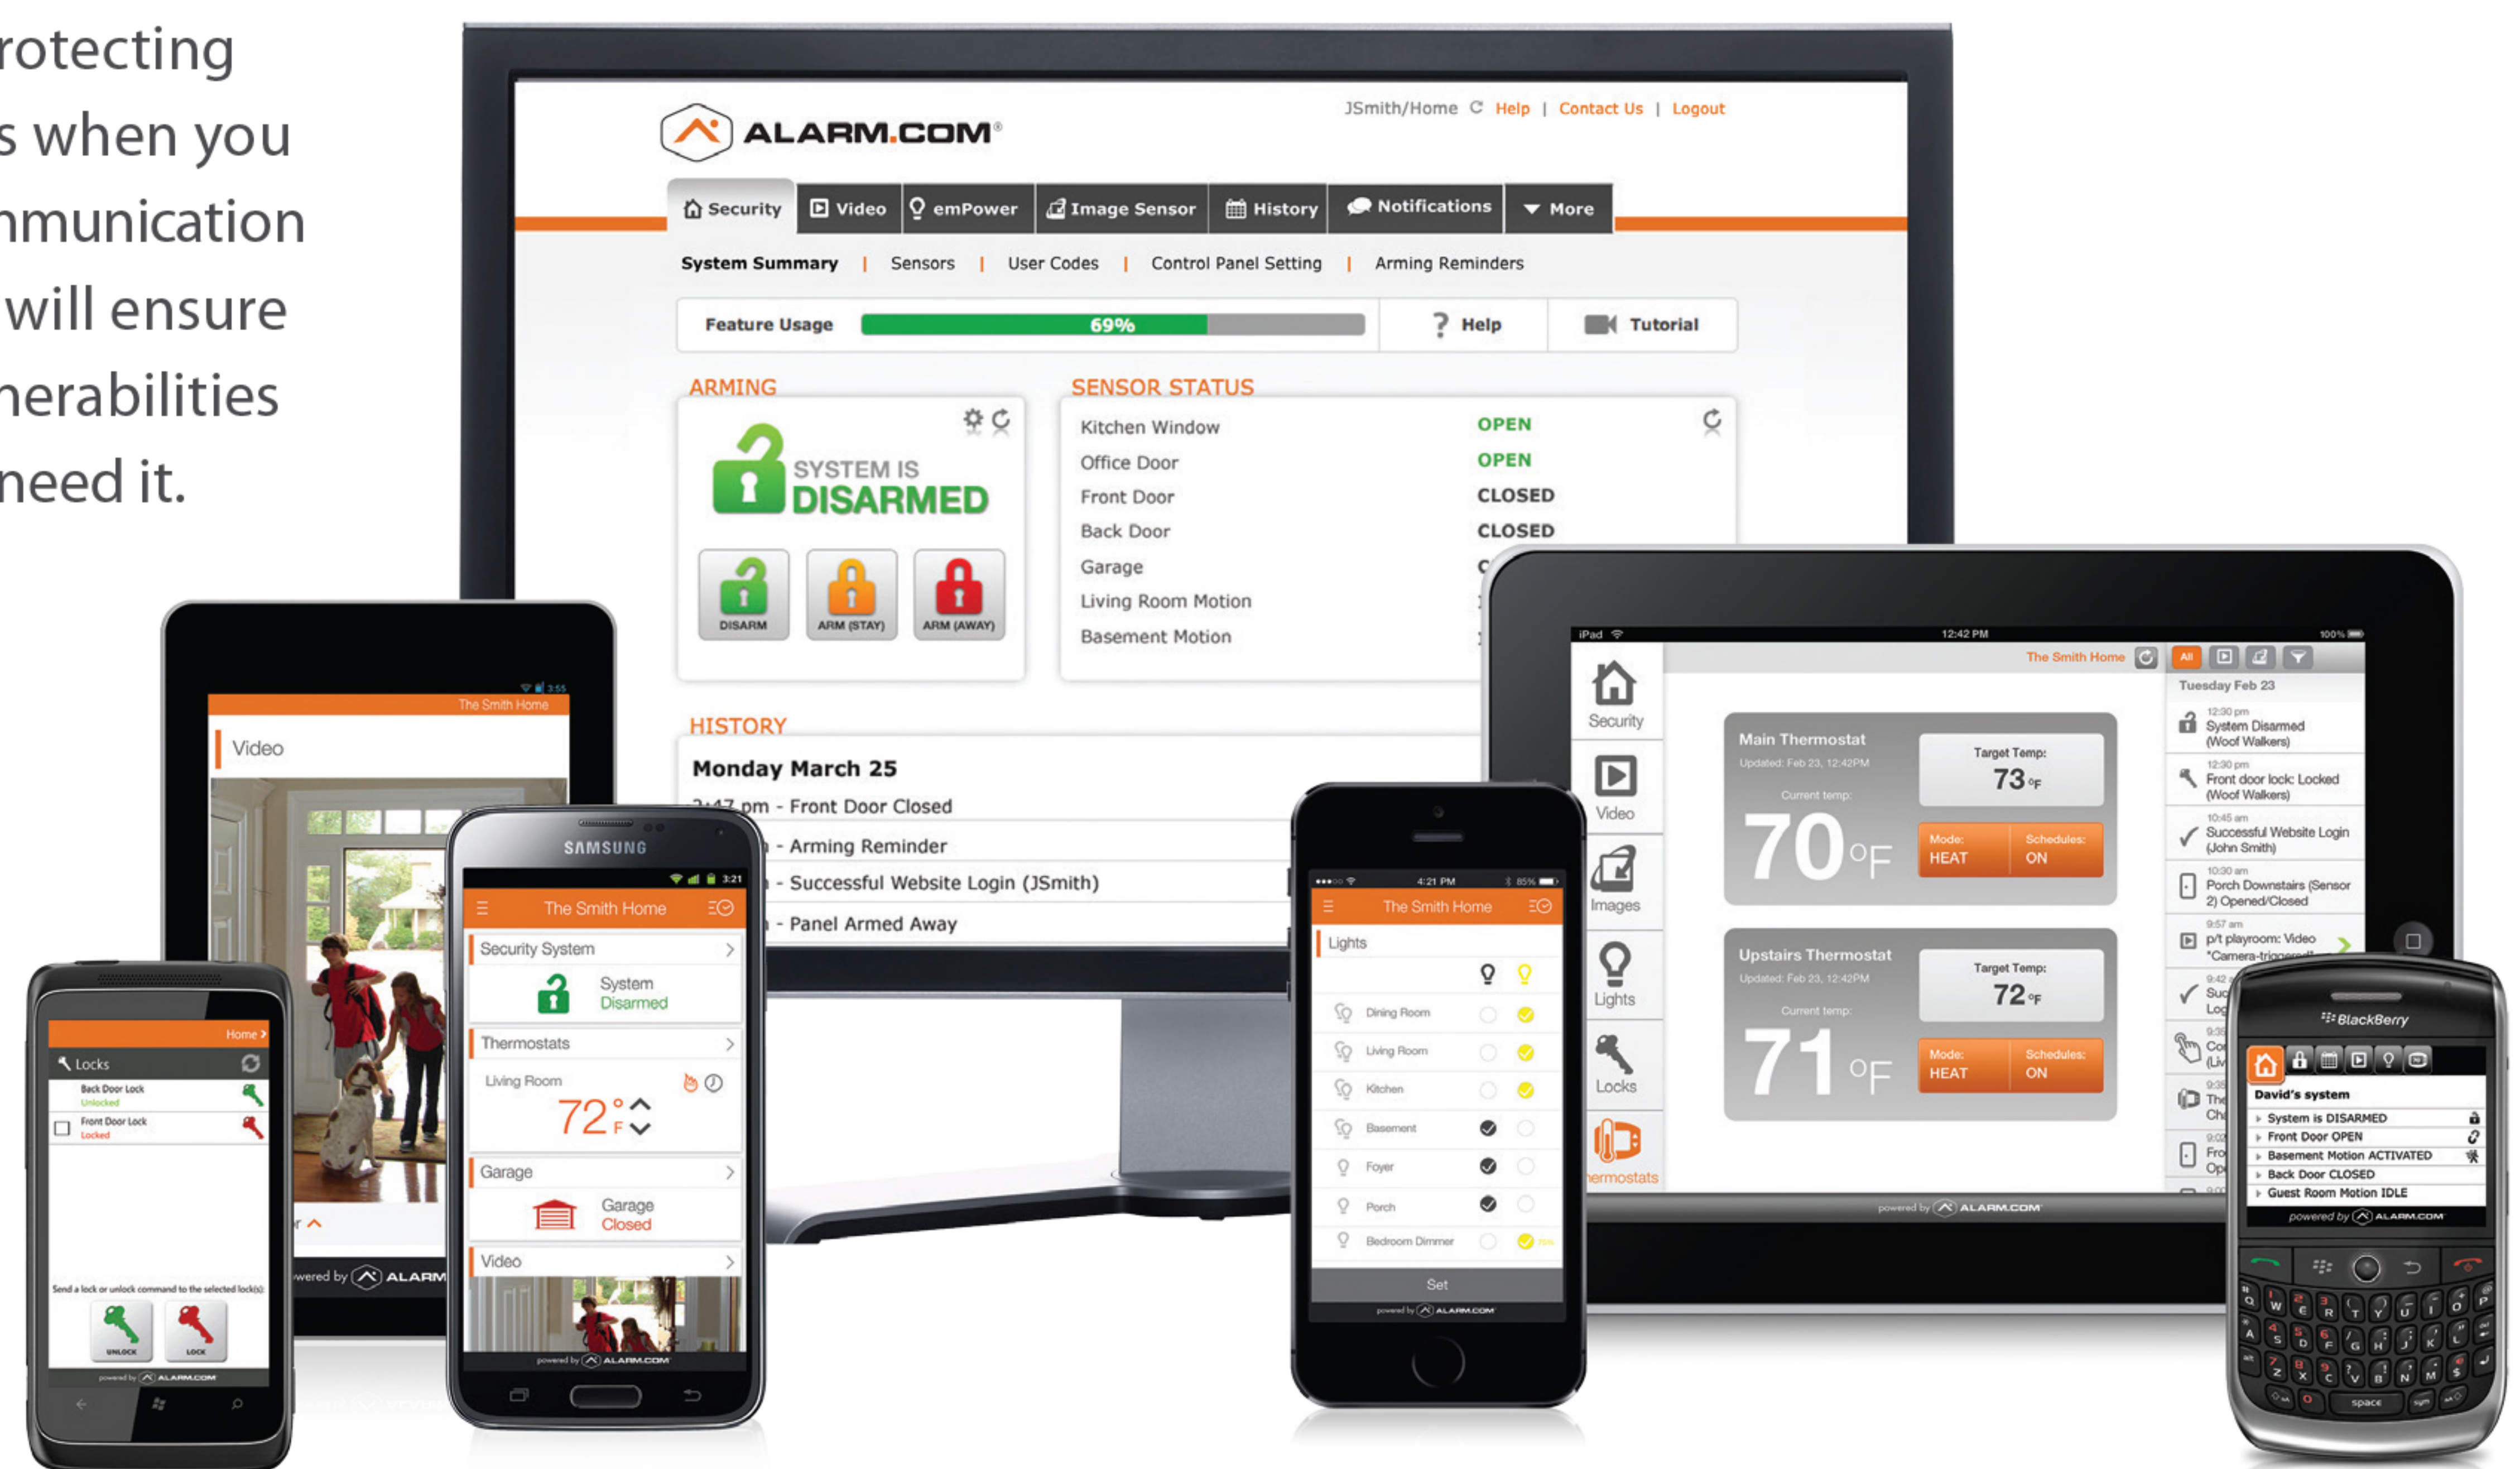

Security Dedicated to You

Potential Risk: Many service providers offer security solutions that rely on a connection shared with other services. If you have ever had your cable go out, power go out or internet go down then you have experienced a time when your system would not have worked.

Make sure you are covered when you need it most. Get a dedicated connection and stay protected.

Dedicated Connection:
Cellular

✓ *Securely connected*

- Dedicated to security
- 24 hr. protect in power outage
- Always-on protection
- Defeats common vulnerabilities
- Independent, reliable and secure

Shared Connection:
Wifi and Broadband

✗ *Leaves you exposed*

- Shared with many other services
- Most services disabled by power outage
- Disrupted when internet is down
- Exposed to external line cut
- Dependent on Internet provider

If you are going to invest in protecting your home make sure it works when you need it. Having a dedicated communication path for your security system will ensure you cover these common vulnerabilities and stay protected when you need it.